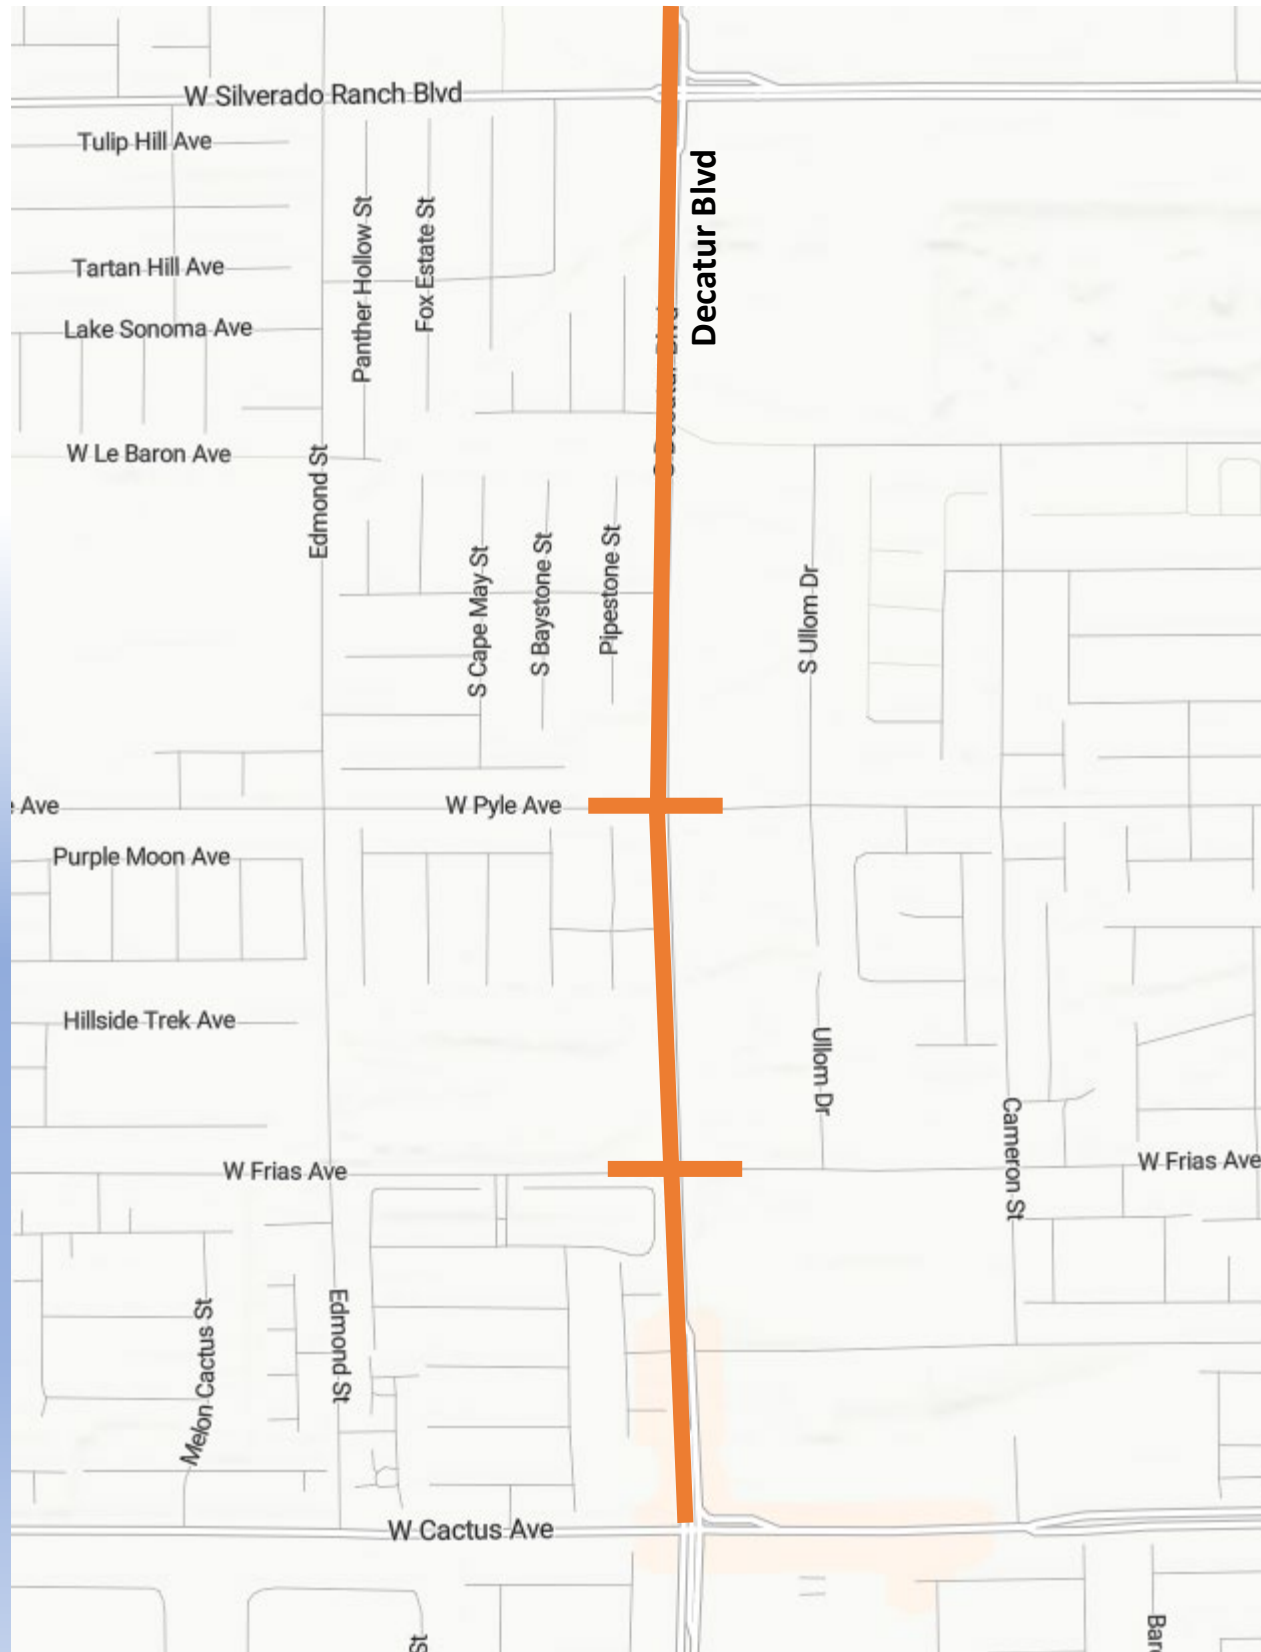

together**for**better

Traffic Restrictions November 24-30

Decatur Blvd from Cactus Ave to Silverado Ranch
Working Hours 7:00am - 3:30pm
Lane Restrictions 24 Hours

- East Half Road Closure
- 1 Lane Open Northbound and Southbound Decatur between Cactus and Silverado Ranch.
- Dedicated Left Turn Lanes at Silverado Ranch.

Pyle Avenue and Frias Avenue
Working Hours 7:00am - 3:30pm
Lane Restrictions 24 Hours

- Half Road Closure
- 1 Lane Open Westbound and Eastbound at the intersection

together**for**better

Traffic Restrictions November 24-30

- **Decatur Blvd from Wigwam Ave to Blue Diamond Road**
Working Hours 7:00am - 3:30pm
- 1 Lane Open SB from Wigwam to Blue Diamond Rd
 - 2 Dedicated Left Turn Lanes Southbound to Eastbound Blue Diamond.