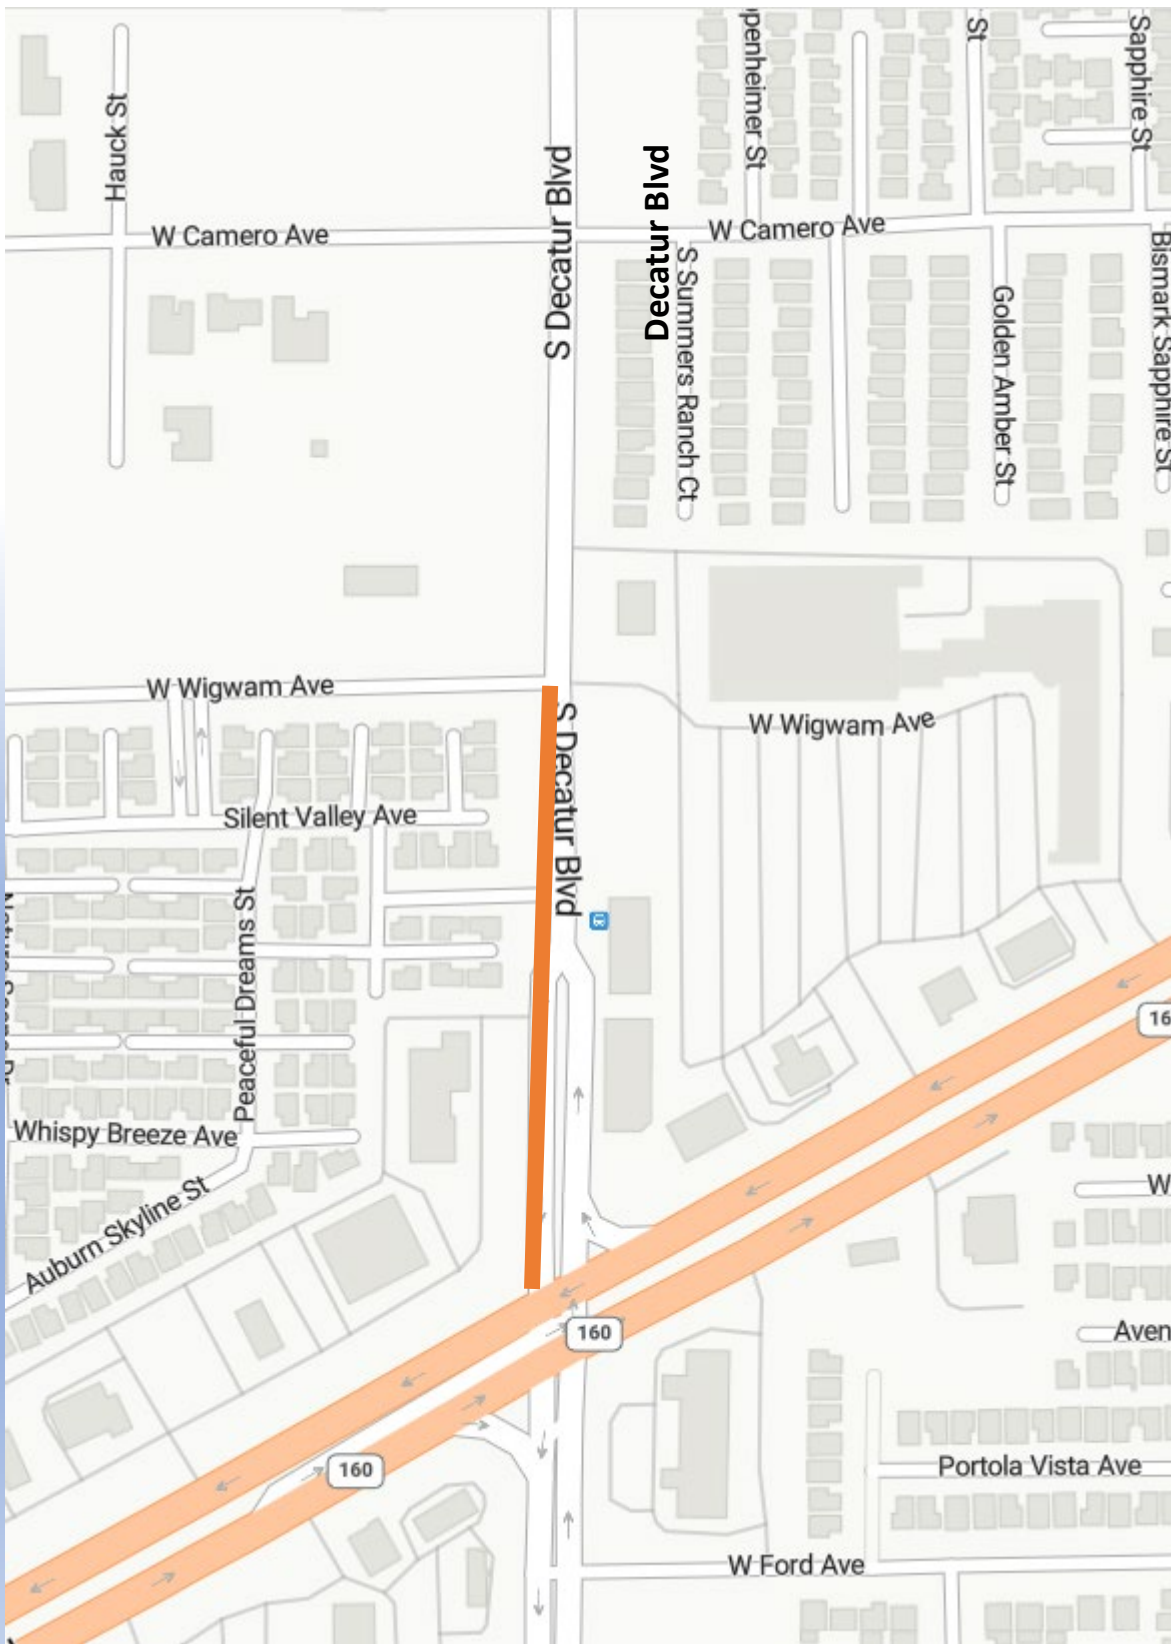

together**for**better

Traffic Restrictions November 24-30

Decatur Blvd from Cactus Ave to Silverado Ranch
Working Hours 7:00am - 3:30pm
Lane Restrictions 24 Hours

- East Half Road Closure
- 1 Lane Open Northbound and Southbound Decatur between Cactus and Silverado Ranch.
- Dedicated Left Turn Lanes at Silverado Ranch.

Pyle Avenue and Frias Avenue
Working Hours 7:00am - 3:30pm
Lane Restrictions 24 Hours

- Half Road Closure
- 1 Lane Open Westbound and Eastbound at the intersection

together**for**better

Traffic Restrictions November 24-30

- **Decatur Blvd from Wigwam Ave to Blue Diamond Road**
Working Hours 7:00am - 3:30pm
- 1 Lane Open SB from Wigwam to Blue Diamond Rd
 - 2 Dedicated Left Turn Lanes Southbound to Eastbound Blue Diamond.